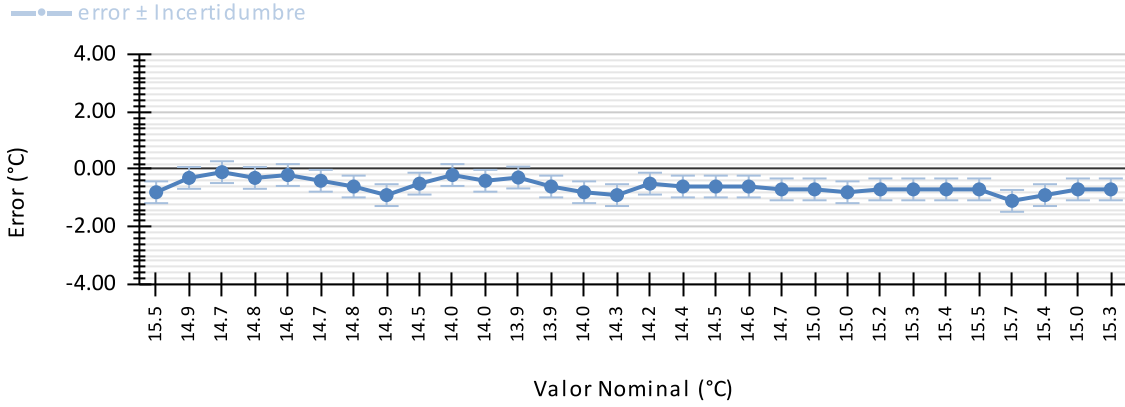

Certificado No.:

63334

Registrador de Temperatura y Humedad

Fecha de Calibración:

2025-11-15

*****

Curva de Calibración - TEMPERATURA